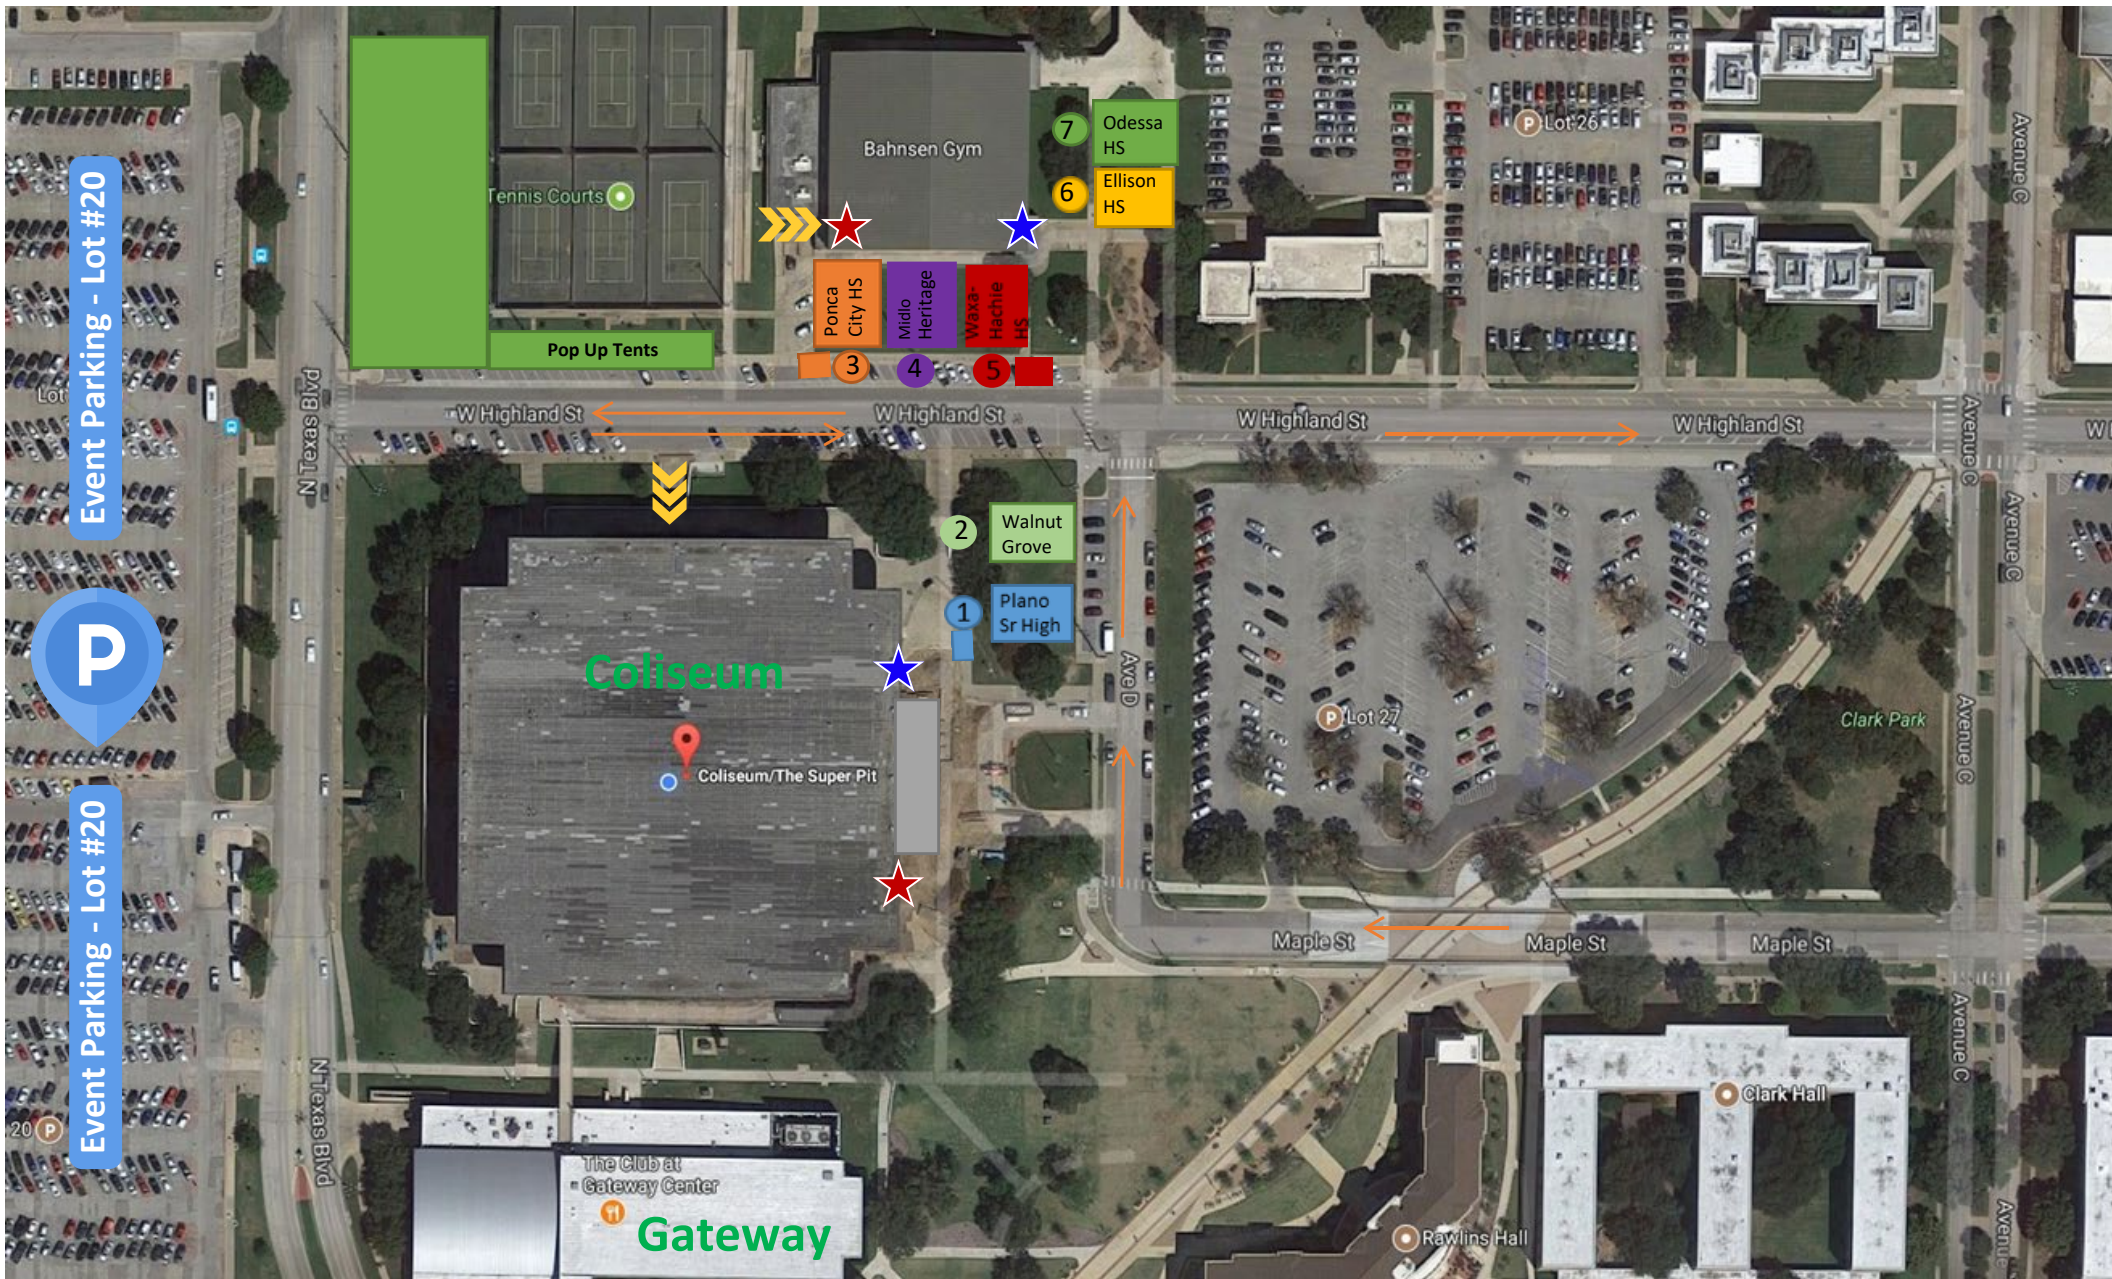

# 2024 ADTS Nationals - UNT Map

Event Parking - Lot #20

Event Parking - Lot #20

- ① Plano Sr High/Meredith Walraven
- ③ Ponca City HS/Kristin Smith
- ⑤ Waxahachie HS/Erica Wilcox
- ⑦ Odessa HS/Kristina Rios
- ② Walnut Grove HS/Brittany Shaver
- ④ Midlothian Heritage HS/Tiffany Rickey
- ⑥ Ellison HS/Charity Staples
- ★ Spectator Entrance
- ≡ Prop Drop Off & Pick Up
- ★ Team Entrance