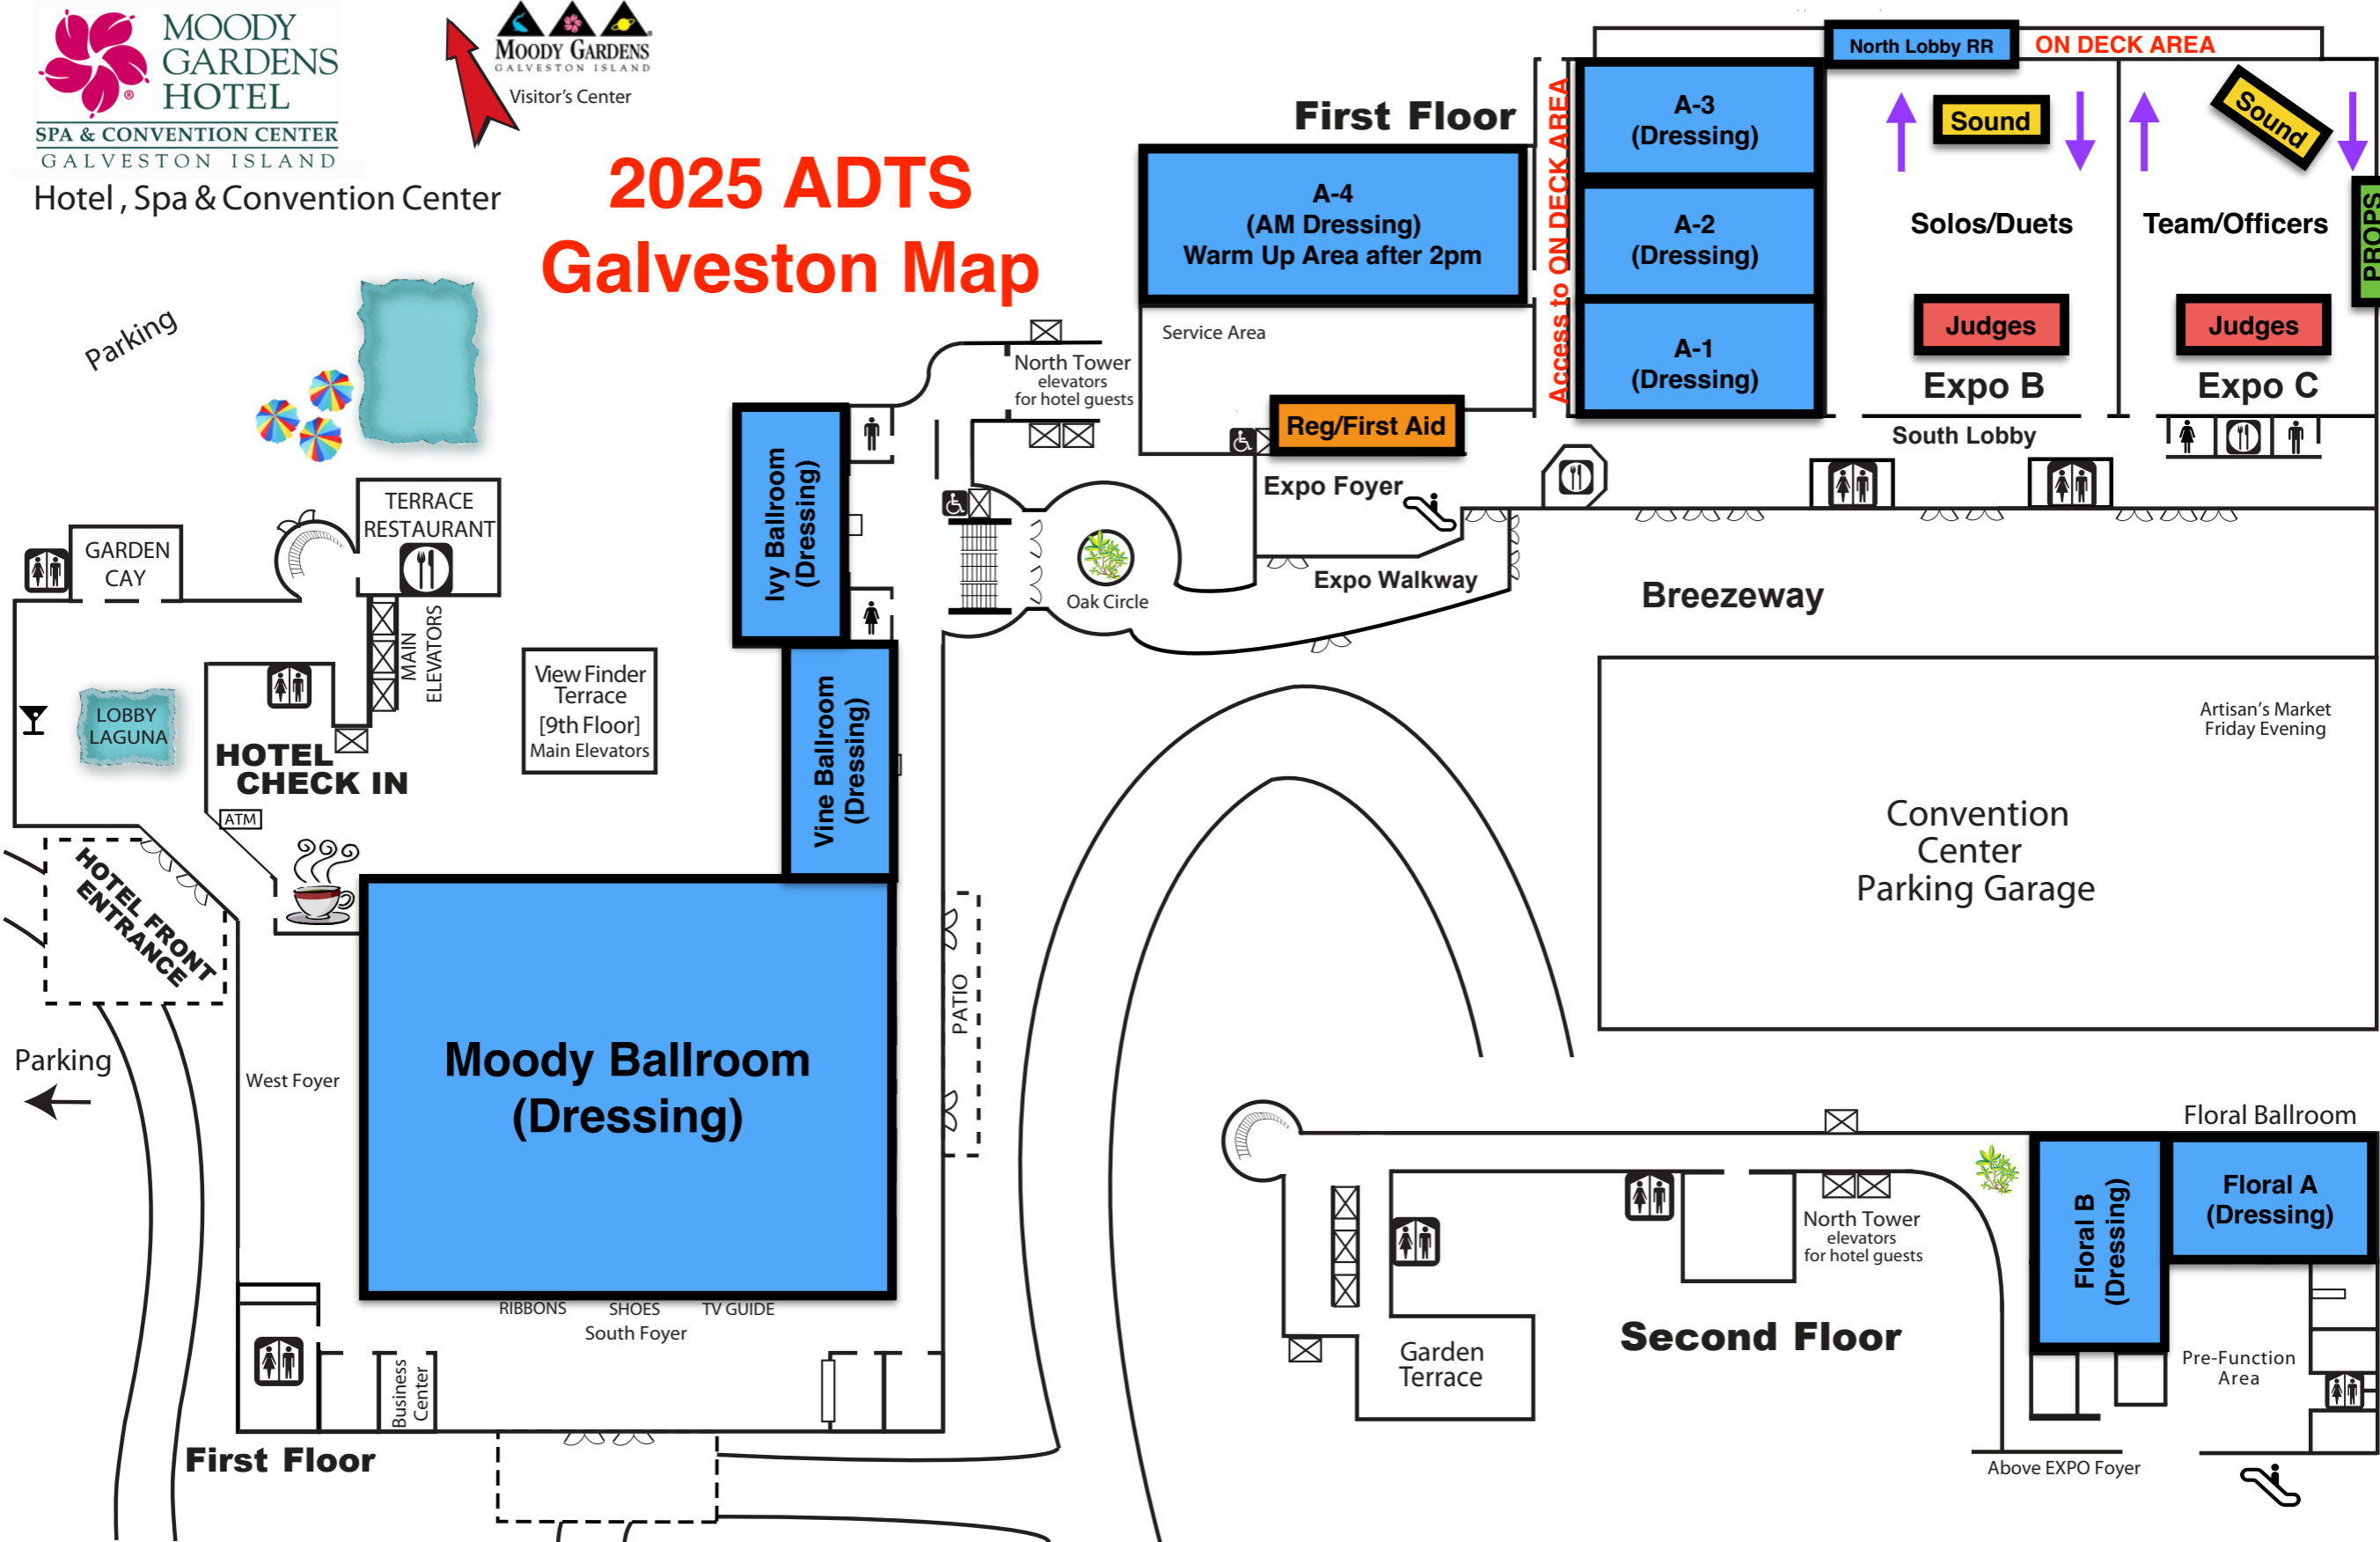

# 2025 ADTS Galveston Map

Dressing Assignments are listed on a separate page. No males in shared dressing spaces. No outside food or drink (except bottle water). Group A must clear dressing rooms by 2:00pm.