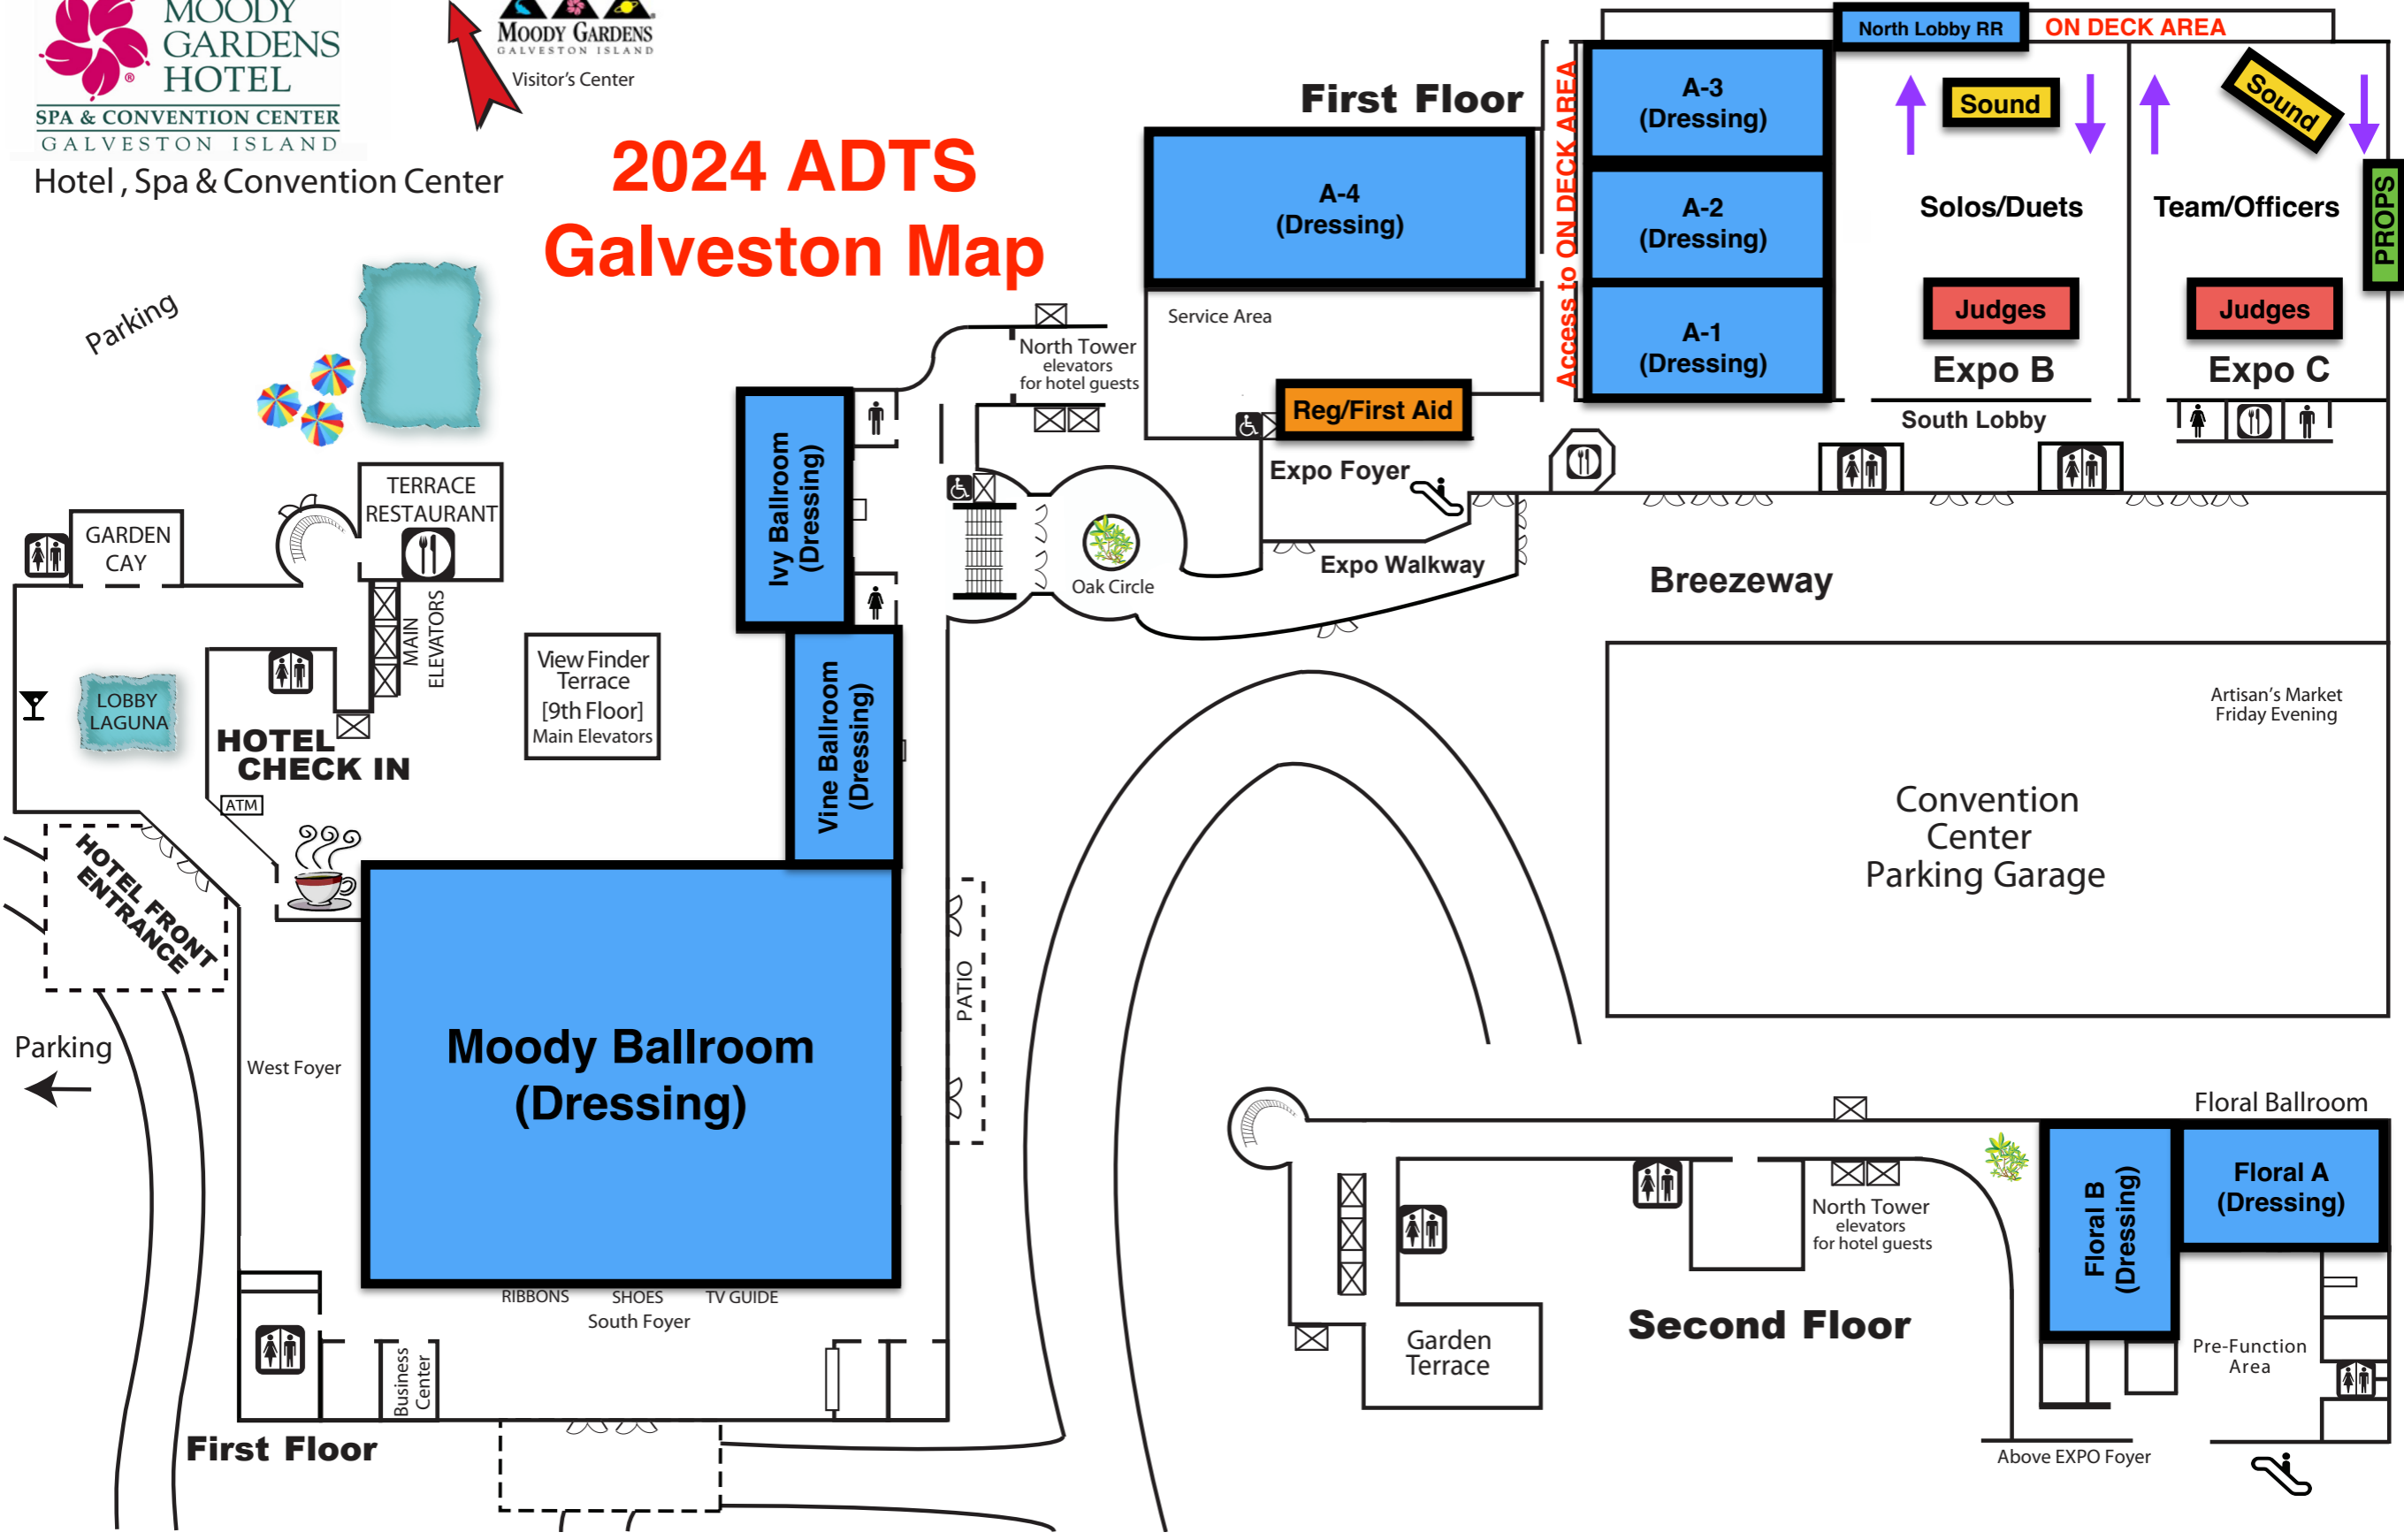

# 2024 ADTS Galveston Map

Hotel, Spa & Convention Center

Dressing Assignments are listed on a separate page. No males in shared dressing spaces. No outside food or drink (except bottle water). Group A must clear dressing rooms by 1:45pm.