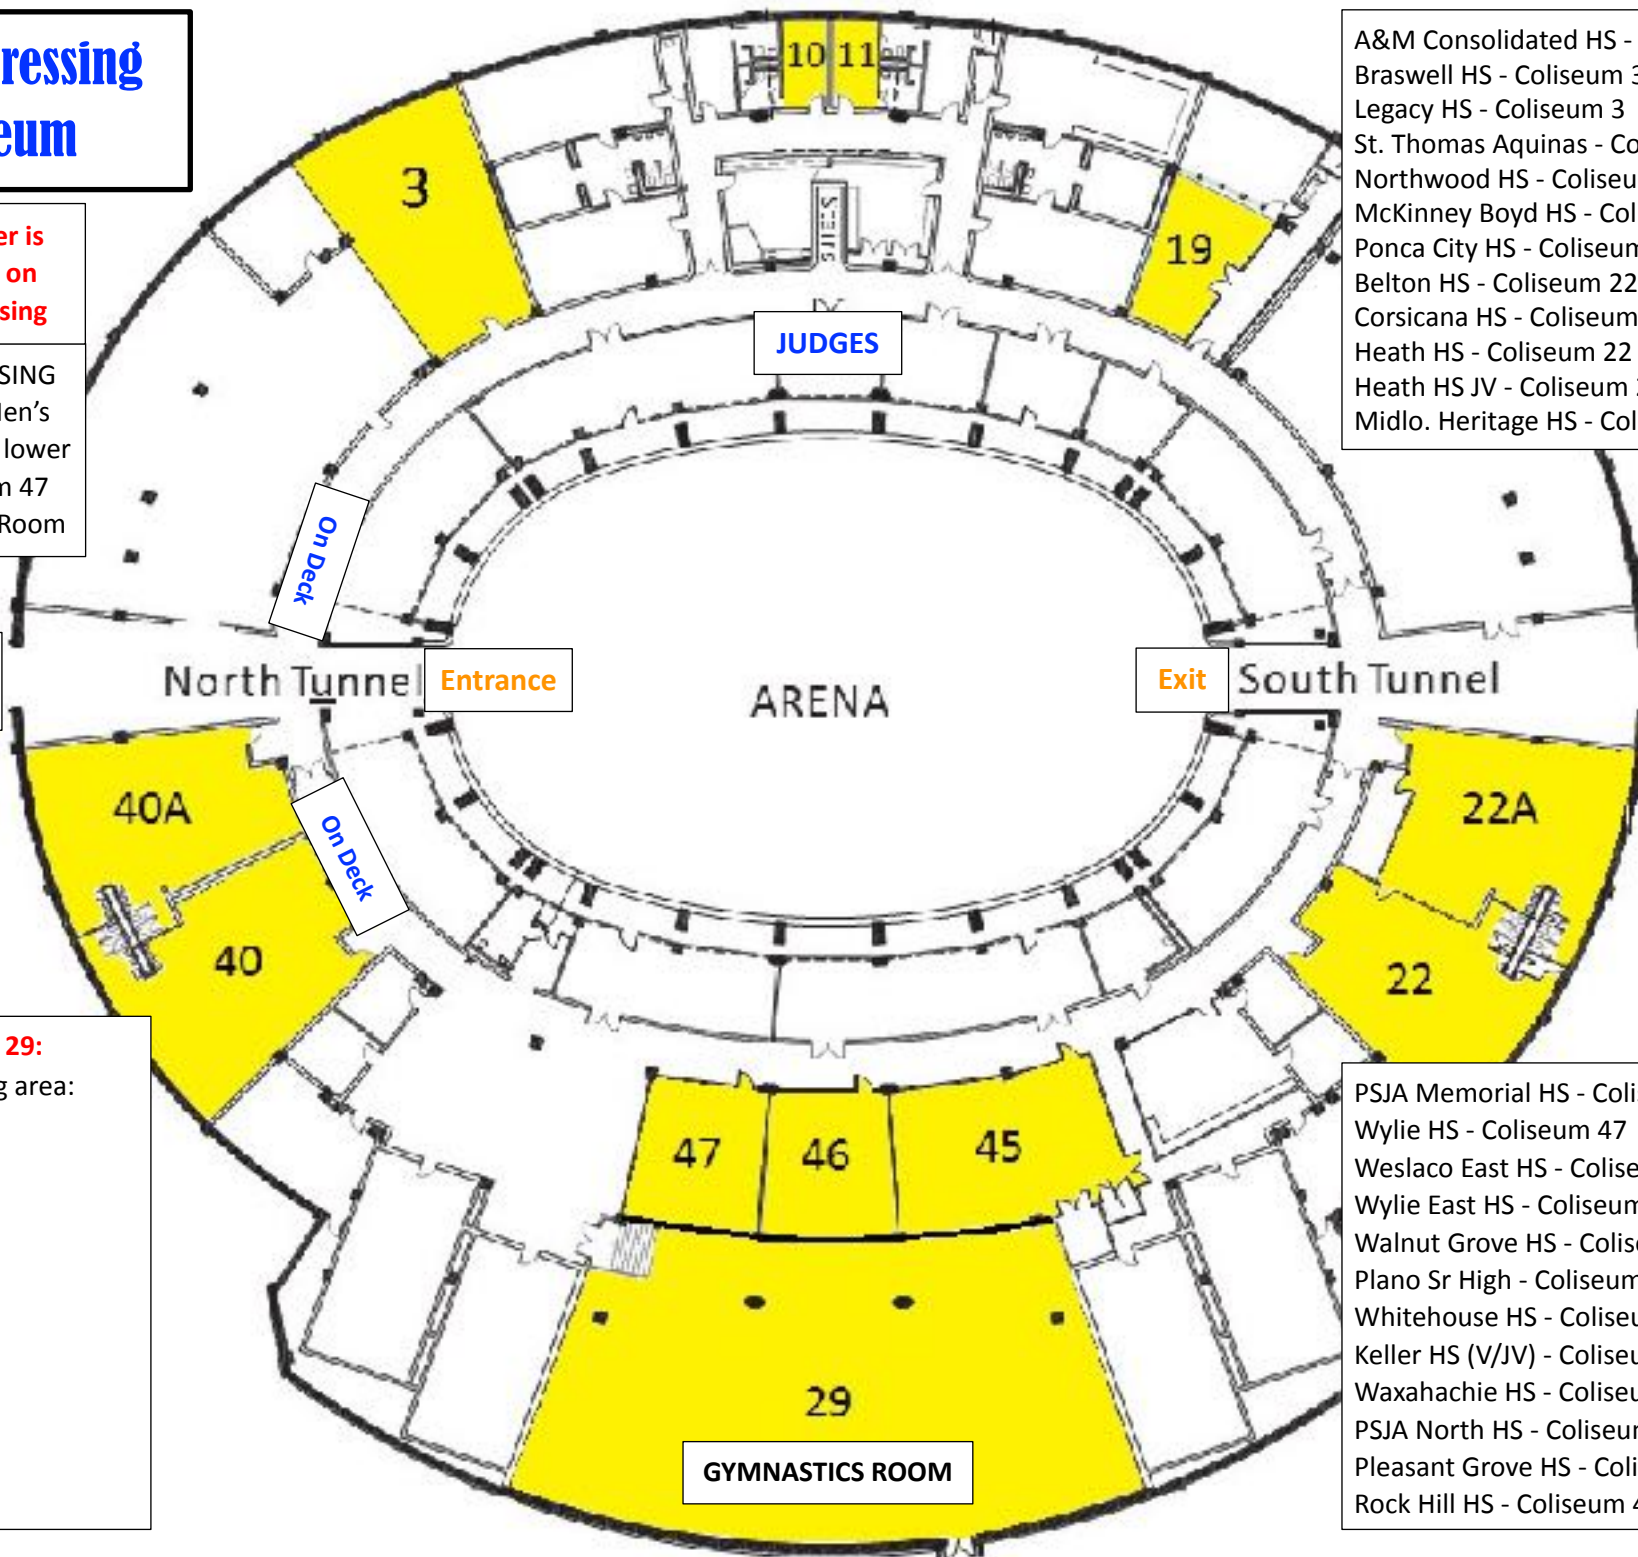

# Friday Dressing Coliseum

Gateway Center is  
**NOT** available on  
Friday for Dressing

ALL MALE DRESSING  
will be in the Men's  
Restroom on the lower  
level near Room 47  
and Gymnastics Room

Prop Drop Off  
& Pick Up

**Gymnastic Room 29:**  
SHARED Dressing area:  
Cain MS  
Cuellar MS  
Wallace MS  
Williams MS  
Platinum Studio  
Caprock HS  
Decatur HS  
Ellison HS  
Los Lunas HS  
Palo Duro HS  
Piper HS

A&M Consolidated HS - Coliseum 3  
Braswell HS - Coliseum 3  
Legacy HS - Coliseum 3  
St. Thomas Aquinas - Coliseum 10  
Northwood HS - Coliseum 11  
McKinney Boyd HS - Coliseum 19  
Ponca City HS - Coliseum 22A  
Belton HS - Coliseum 22A  
Corsicana HS - Coliseum 22A  
Heath HS - Coliseum 22  
Heath HS JV - Coliseum 22  
Midlo. Heritage HS - Coliseum 22