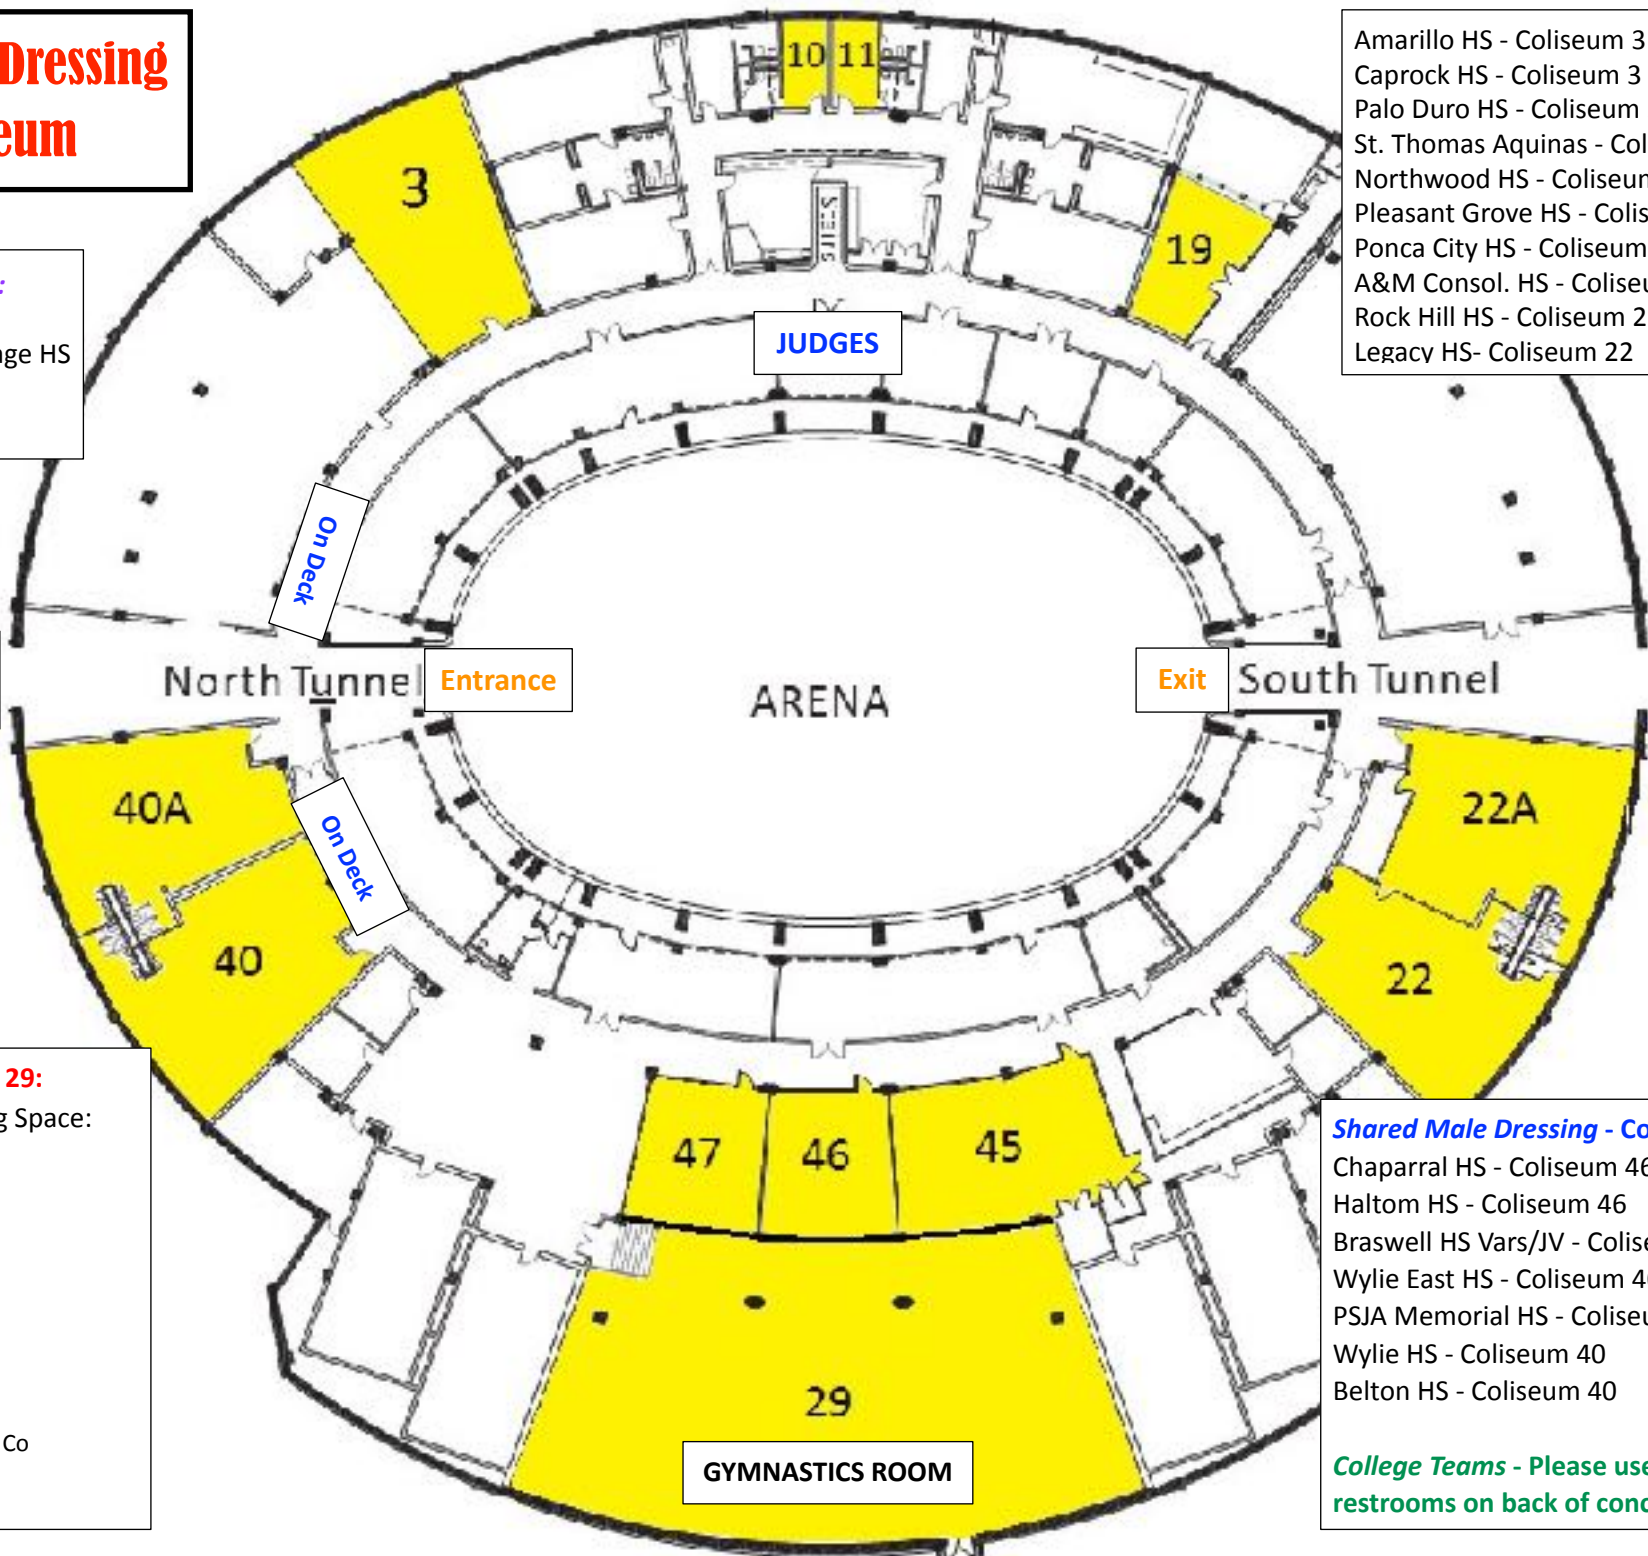

Saturday Dressing Coliseum

Dressing in Tents:

Ellison HS
Midlothian Heritage HS
Plano Sr High
Walnut Grove HS

Prop Drop Off
& Pick UP

Gymnastic Room 29:

SHARED Dressing Space:

Dana's Studio
Mpact Dance Co
Arnold MS
Cain MS
Cristo Rey Dallas
Cuellar MS
Decatur HS
Lawton HS
Platinum Studios
Piper HS
Sunset HS JV/Dance Co
Wallace MS
Weslaco East HS

Amarillo HS - Coliseum 3
Caprock HS - Coliseum 3
Palo Duro HS - Coliseum 3
St. Thomas Aquinas - Coliseum 10
Northwood HS - Coliseum 11
Pleasant Grove HS - Coliseum 19
Ponca City HS - Coliseum 22A
A&M Consol. HS - Coliseum 22A
Rock Hill HS - Coliseum 22
Legacy HS - Coliseum 22

Shared Male Dressing - Coliseum 47

Chaparral HS - Coliseum 46
Haltom HS - Coliseum 46
Braswell HS Vars/JV - Coliseum 45
Wylie East HS - Coliseum 40A
PSJA Memorial HS - Coliseum 40A
Wylie HS - Coliseum 40
Belton HS - Coliseum 40

College Teams - Please use large
restrooms on back of concourse