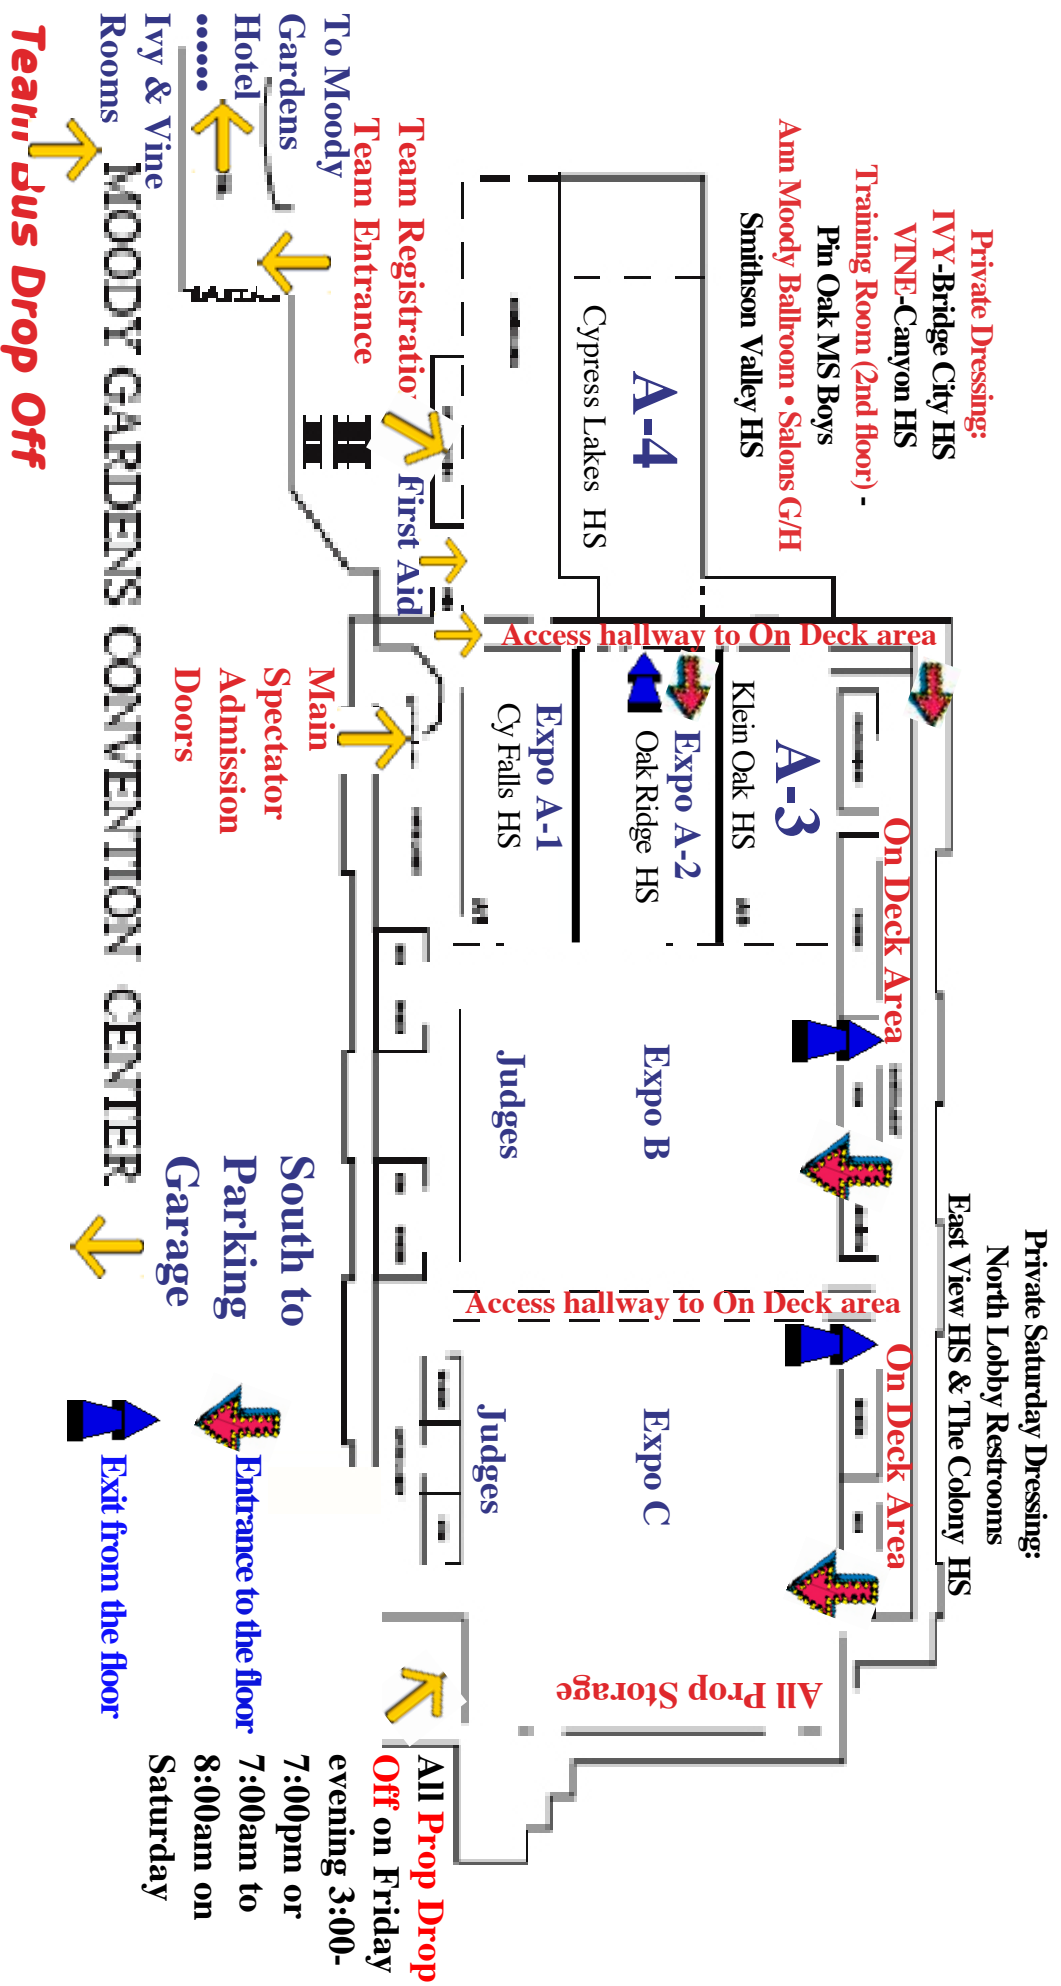

Saturday Events

Expo A 1-4, Ivy, Vine, North Lobby Restrooms: Private Dressing Space (rented)

Expo B : All Solos

Expo C: All Team, Officer and Ensemble events

Saturday Dressing:

Floral Ballroom on 2nd floor-

Floral B-High School teams left side

Floral A & Prefunction area; Studio and all star teams right side

Galveston Island Festival

Private Saturday Dressing:

North Lobby Restrooms

East View HS & The Colony HS

All Prop Storage

All Prop Drop Off on Friday evening 3:00-7:00pm or 7:00am to 8:00am on Saturday

All Prop Drop Off on Friday evening 3:00-7:00pm or 7:00am to 8:00am on Saturday

Team Bus Drop Off