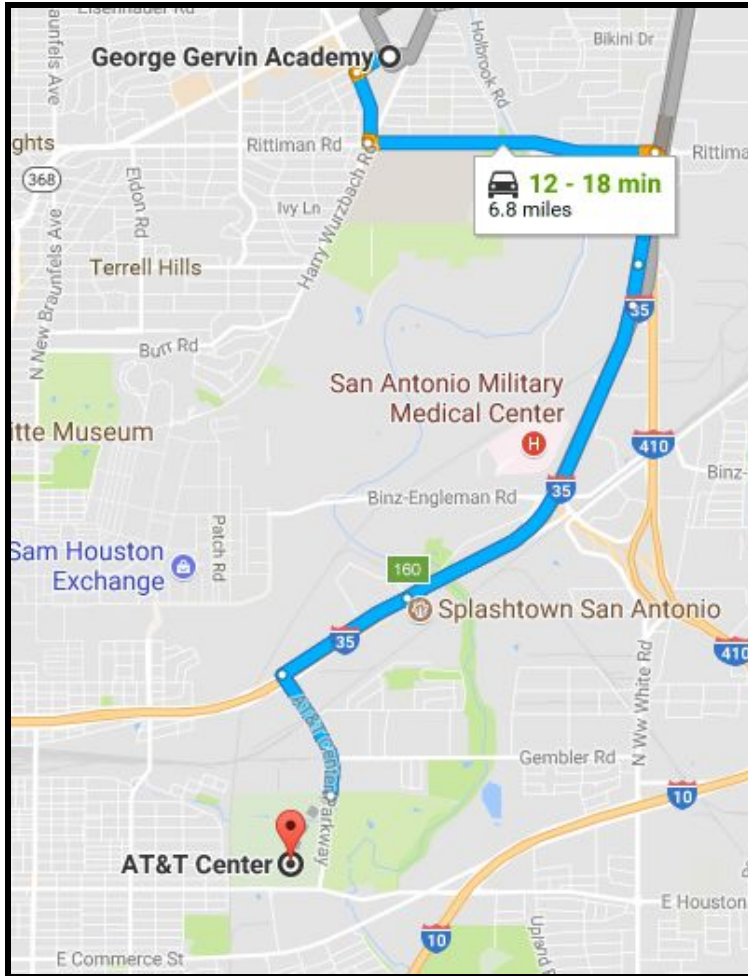

American Dance presents: San Antonio Spurs “Salute Night”

Registration/Rehearsal Location:
George Gervin Academy
6944 S. Sunbelt Drive
San Antonio, TX 78218

Game/Performance Location:
AT&T Center
1 AT&T Center Parkway
San Antonio, TX 78219

Map from George Gervin Academy to AT&T Center:

← from George Gervin Academy, 6944 S Sunbelt Dr, San ...
to AT&T Center, 1 AT&T Center Parkway, San Antonio, ...

12 - 18 min (6.8 miles)   

via I-35 S

- ▼ Take Northeast Pkwy to Harry Wurzbach Rd

54 s (0.2 mi)

 - ↑ Head northwest on S Sunbelt Dr toward Northeast Pkwy
 - 177 ft
 - ↙ Turn left onto Northeast Pkwy
 - 0.2 mi
- ▼ Take Rittiman Rd, I-35 S and AT&T Center Parkway to your destination

13 min (6.6 mi)

 - ↙ Turn left onto Harry Wurzbach Rd
 - 0.4 mi
 - ↙ Turn left onto Rittiman Rd
 - 1.6 mi
 - ↘ Turn right
 - 0.5 mi
 - ↘ Use the left lane to continue toward Interstate 35 Frontage Rd/NE Interstate 410 Loop
 - 0.2 mi
 - ↑ Continue onto Interstate 35 Frontage Rd/NE Interstate 410 Loop
 - 0.2 mi
 - ⬆ Use the left lane to take the ramp onto I-35 S
 - 2.2 mi
 - ↘ Take exit 160 to merge onto Interstate 35 Frontage Rd
 - 0.8 mi
 - ↙ Turn left onto AT&T Center Parkway
 - 0.7 mi
 - ↘ Turn right
 - 3 s (26 ft)