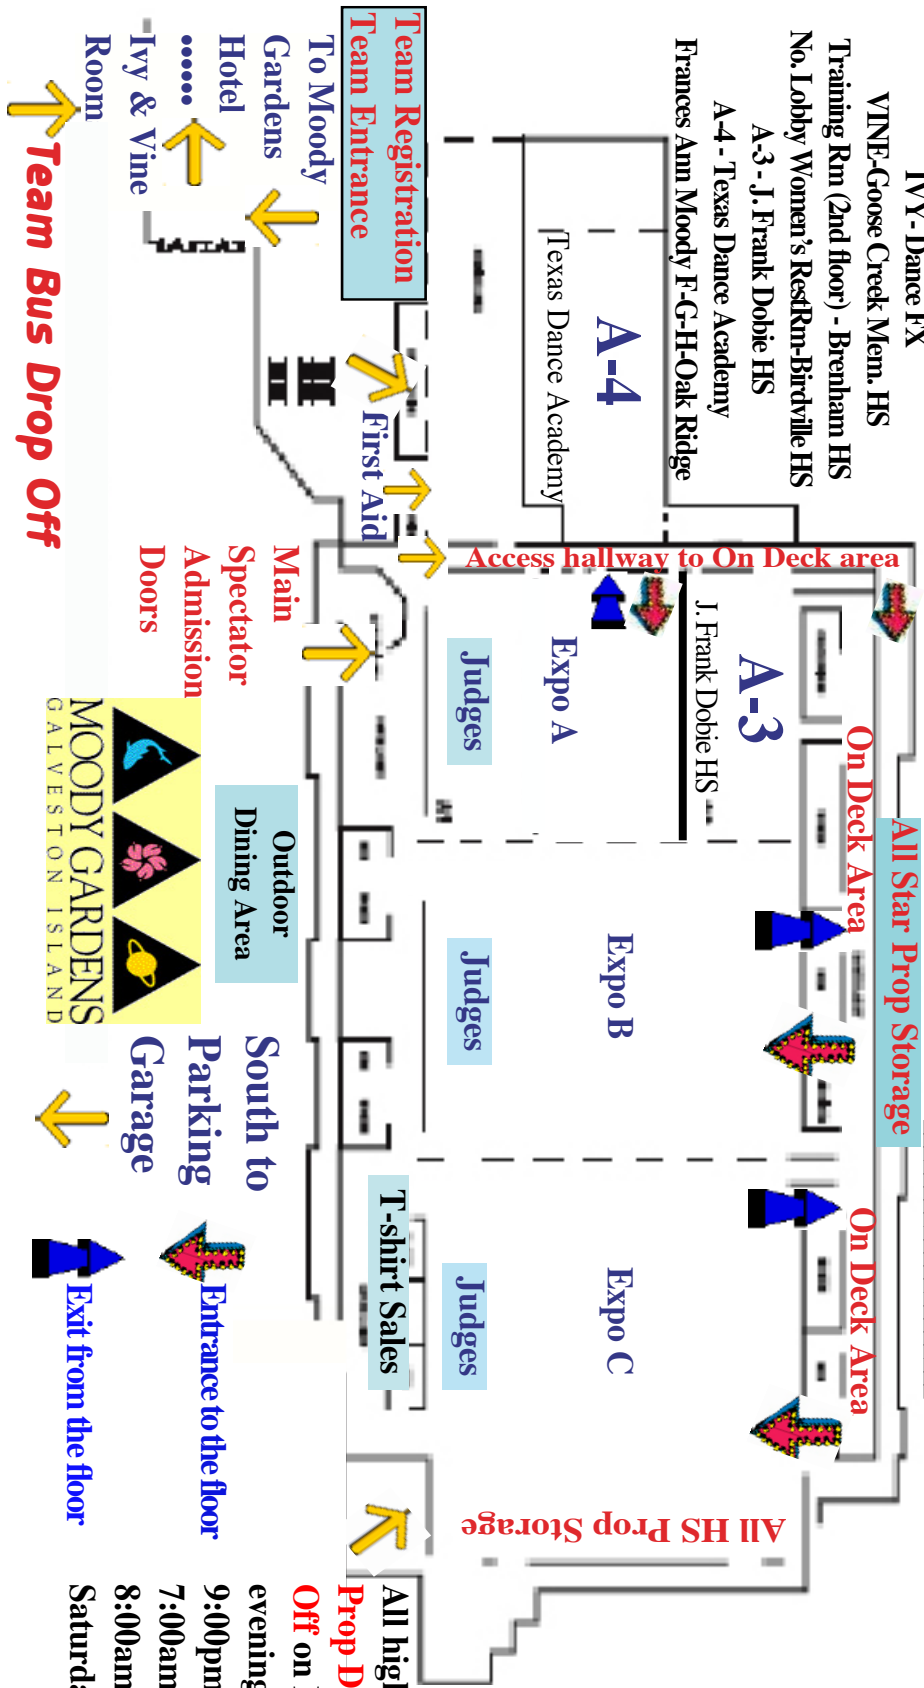

Galveston Island Festival

Friday Events

- Expo A-3-4: Private Dressing Space (rented)
- Expo A : Studio Solos/Duets
- Expo B: High School Solos/Duets
- Expo C: Reserved practice times

Friday Dressing: in North lobby restrooms Conv. Ctr

Saturday Events

Expo A 3-4, Ivy, Vine, North Lobby Restrooms: Private Dressing Space (rented)

Expo A : All Solos & Duets

Expo B: Studio/MS/Elem Team Events

Expo C: All High School Team Officer and Ensemble events

Saturday Dressing:

Floral Ballroom on 2nd floor-All Studio/All Star/MS Teams

Ann Moody Ballroom (hotel)- All High School Teams

Private Dressing (Saturday Only):

IVY - Dance FX

VINE-Goose Creek Mem. HS

Training Rm (2nd floor) - Brenham HS

No. Lobby Women's RestRm-Birdville HS

A-3 - J. Frank Dobie HS

A-4 - Texas Dance Academy

Frances Ann Moody F-G-H-Oak Ridge